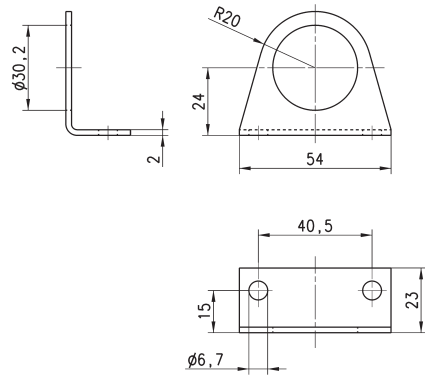

**Mounting bracket Mod. C114-ST**

For regulators and filter-regulators (G1/4 - G1/8)

 The kit is supplied with:  
1x zinc-plated steel bracket.

 Mod.  
**C114-ST**

**Mounting bracket Mod. C114-ST/1**

For regulators and filter-regulators (G1/4 - G1/8)

The kit is supplied with 1 zinc-plated steel bracket.

 Mod.  
**C114-ST/1**

**Mounting bracket Mod. C114-ST/2**

 For regulators and filter-regulators  
(G1/4 - G1/8)

The kit is supplied with 1 zinc-plated steel bracket.