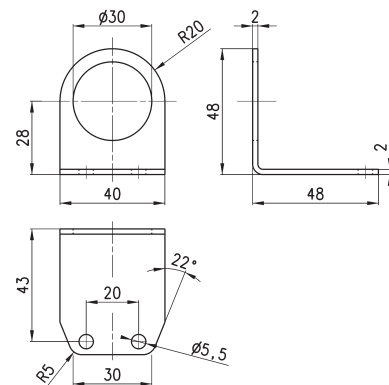

**Mounting bracket Mod. C114-ST**

For regulators and filter-regulators (G1/4 - G1/8)

 The kit is supplied with:  
1x zinc-plated steel bracket.

 Mod.  
**C114-ST**

**Mounting bracket Mod. C114-ST/1**

For regulators and filter-regulators (G1/4 - G1/8)

The kit is supplied with 1 zinc-plated steel bracket.

 Mod.  
**C114-ST/1**

**Mounting bracket Mod. C114-ST/2**

 For regulators and filter-regulators  
(G1/4 - G1/8)

The kit is supplied with 1 zinc-plated steel bracket.