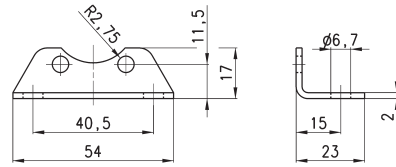

Mounting bracket Mod. N204-ST

For filters and lubricators

The kit is supplied with:
1 bracket
2 screws M5X6

Materials: zinc-plated steel bracket and screws.

Mod.

N204-ST