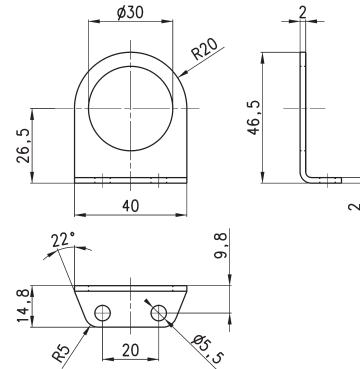

**Mounting bracket Mod. C114-ST**

For regulators and filter-regulators (G1/4 - G1/8)

 The kit is supplied with:  
1x zinc-plated steel bracket.

 Mod.  
**C114-ST**

**Mounting bracket Mod. C114-ST/1**

For regulators and filter-regulators (G1/4 - G1/8)

The kit is supplied with 1 zinc-plated steel bracket.

 Mod.  
**C114-ST/1**

**Mounting bracket Mod. C114-ST/2**

 For regulators and filter-regulators  
(G1/4 - G1/8)

The kit is supplied with 1 zinc-plated steel bracket.